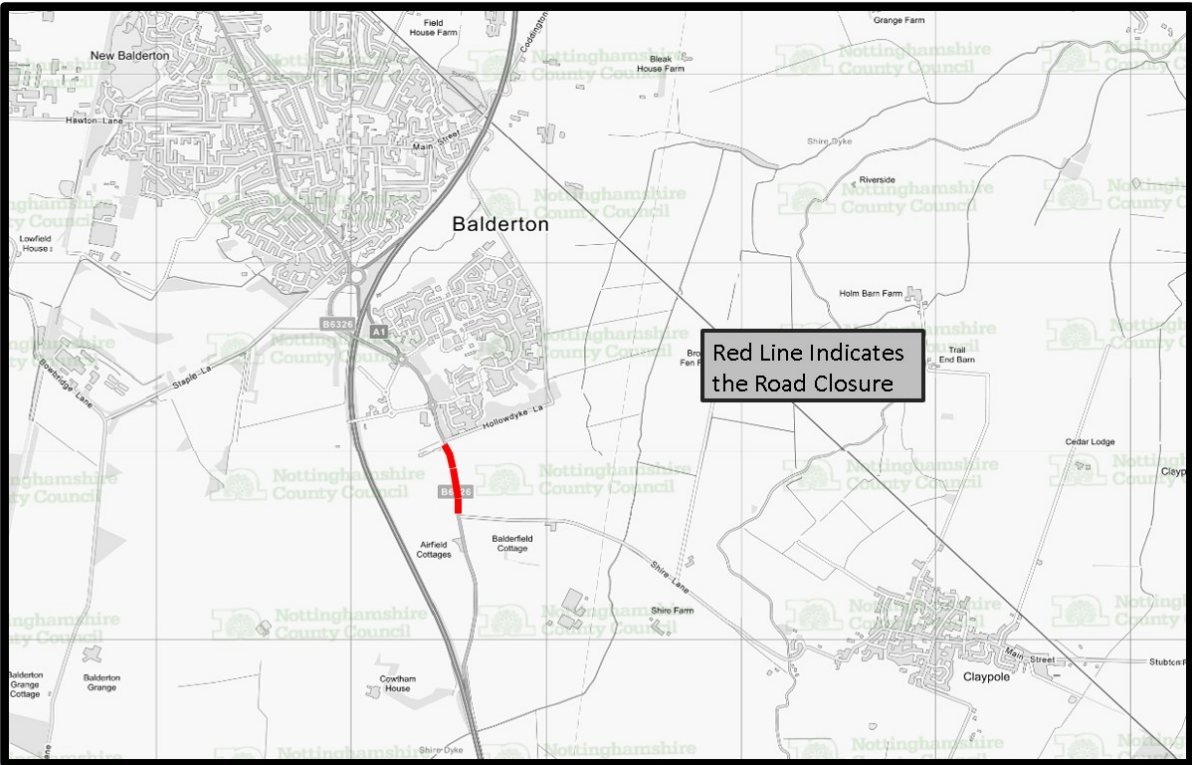

In partnership with

Date: 16th January 2023

Roadworks Bulletin – Newark and Sherwood Temporary Prohibitions – Balderton

Locations Date & Time	Great North Road, Balderton – From its junction with Hollowdyke Lane to its junction with Shire Lane. From 20:00hrs Tues 7th Feb to 05:00hrs Wed 8th Feb 2023 From 20:00hrs Wed 8th Feb to 05:00hrs Thurs 9th Feb 2023
Carried Out By	M.V Kelly LTD. On behalf of Allison Homes
Nature of Restriction	Prohibition of Driving.
Nature of Works	Carriageway Resurfacing due to original laid Tarmac failing
Alternative Route	B6326 Great North Road - A1 - B6326 Great North Road and Vice versa.
Enquiries and Emergency Contact	James Wright, MV Kelly: 07341 790583

Roadworks information at www.nottinghamshire.gov.uk/roadworks

Parking Restrictions at <http://www.nottinghamtraffweb.co.uk/>

Red Line Indicates
the Road Closure